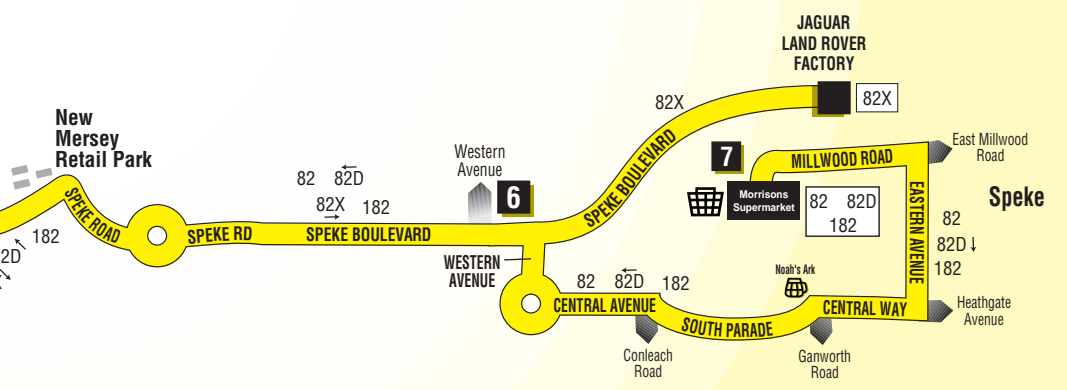

Some Monday to Friday peak time buses: start from QUEEN SQUARE BUS STATION via Crosshall Street, Dale Street, Exchange Street East, Chapel Street, Georges Dock Gates, The Strand, Strand Street, LIVERPOOL ONE BUS STATION then as the above route to SPEKE (MORRISONS SUPERSTORE).

Some buses start from GARSTON (SPEKE ROAD) and operate as the above route to LIVERPOOL ONE BUS STATION.

Route 82D between Speke and Liverpool: from SPEKE (MORRISONS SUPERSTORE) via Millwood Road, Eastern Avenue, Central Way, South Parade, Central Avenue, Western Avenue, Speke Boulevard, Speke Road, St Mary's Road, Aigburth Road, Dingle Lane, Park Road, Park Place, St James Place, Great George Street, Berry Street, Renshaw Street, Lime Street, St George's Place, QUEEN SQUARE BUS STATION, Crosshall Street, Dale Street, Exchange Street East, Chapel Street, Georges Dock Gates, The Strand, Strand Street to LIVERPOOL ONE BUS STATION.

Route 82X between Liverpool and Jaguar Land Rover Factory: from LIVERPOOL ONE BUS STATION via Hanover Street, Ranelagh Street, Great Charlotte Street, Elliot Street, Lime Street, Renshaw Street, Berry Street, Great George Street, St James Place, Park Lane, Park Road, Dingle Lane, Aigburth Road, St Marys Road, Speke Road, Speke Boulevard, South Road to JAGUAR LAND ROVER FACTORY.

See the inset map for the route within Liverpool city centre

Liverpool city centre

Routes 82, 82D, 82E and 82X: Liverpool - Garston, Speke or Jaguar Factory

KEY

- 1** Timetable Reference Point
- † Church
- 📖 Library
- 🚉 Merseyrail Station